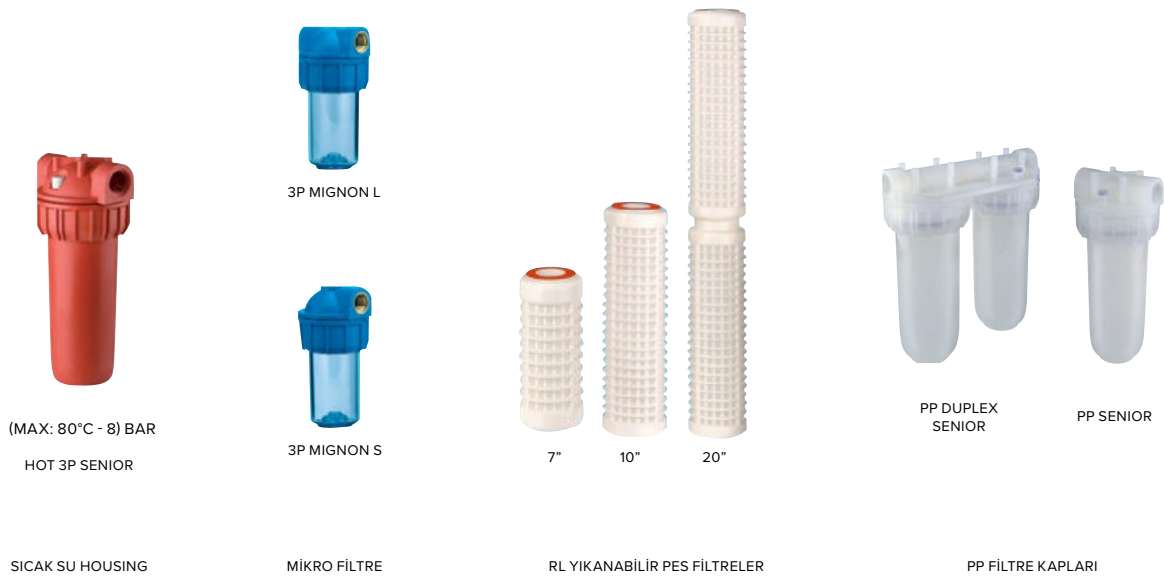

ATLAS HOUSING VE FİLTRELER

HOUSINGLER SICAK SU SERİSİ

KOD	ATLAS KODLARI	MODEL	FİYAT
07305000	RA111P718	10" Senior Sıcak Su Housing 1" Sx	39 €
07305005	RA111P738	10" Senior Sıcak Su Housing 1" Bx S	94 €
07305010	RA115P718	20" Master Sıcak Su Housing 1"	92 €

MİKRO FİLTRE

RE6300200	Mikro 3/8 GL (Polipropilen Kartuş)	13 €
RE6300210	Mikro 3/8 RAM - C (Paslanmaz Kartuş)	19 €

HOUSINGLER PP SERİSİ (ASİT İÇİN)

07300055	RA1110813	10" PP Senior Polipropilen Housing Sx 1"	21 €
07301020	RA1150813	20" PP Master Polipropilen Housing Sx 1"	25 €
RA1120513	10" Duplex Senior Polipropilen Housing 3/4"	34 €	
RA1160513	20" Duplex Master Polipropilen Housing 3/4"	49 €	

YIKANABİLİR POLYSTER FİLTRELER

07307000	RA5010114	RL 5" Mignon SX 50 Mcr	3,6 €
07307005	RA5012114	RL 5" SX 50 Mcr	3,8 €
07307010	RA5014114	RL 7" SX 50 Mcr	4,1 €
07307015	RA5015114	RL 10" SX 50 Mcr	4,7 €
07307020	RA5017114	RL 20" SX 50 Mcr	9,6 €
07307030	RA5018014	RL 30" SX 50 Mcr	14,5 €
07307035	RA5019114	RL 40" SX 50 Mcr	19,5 €